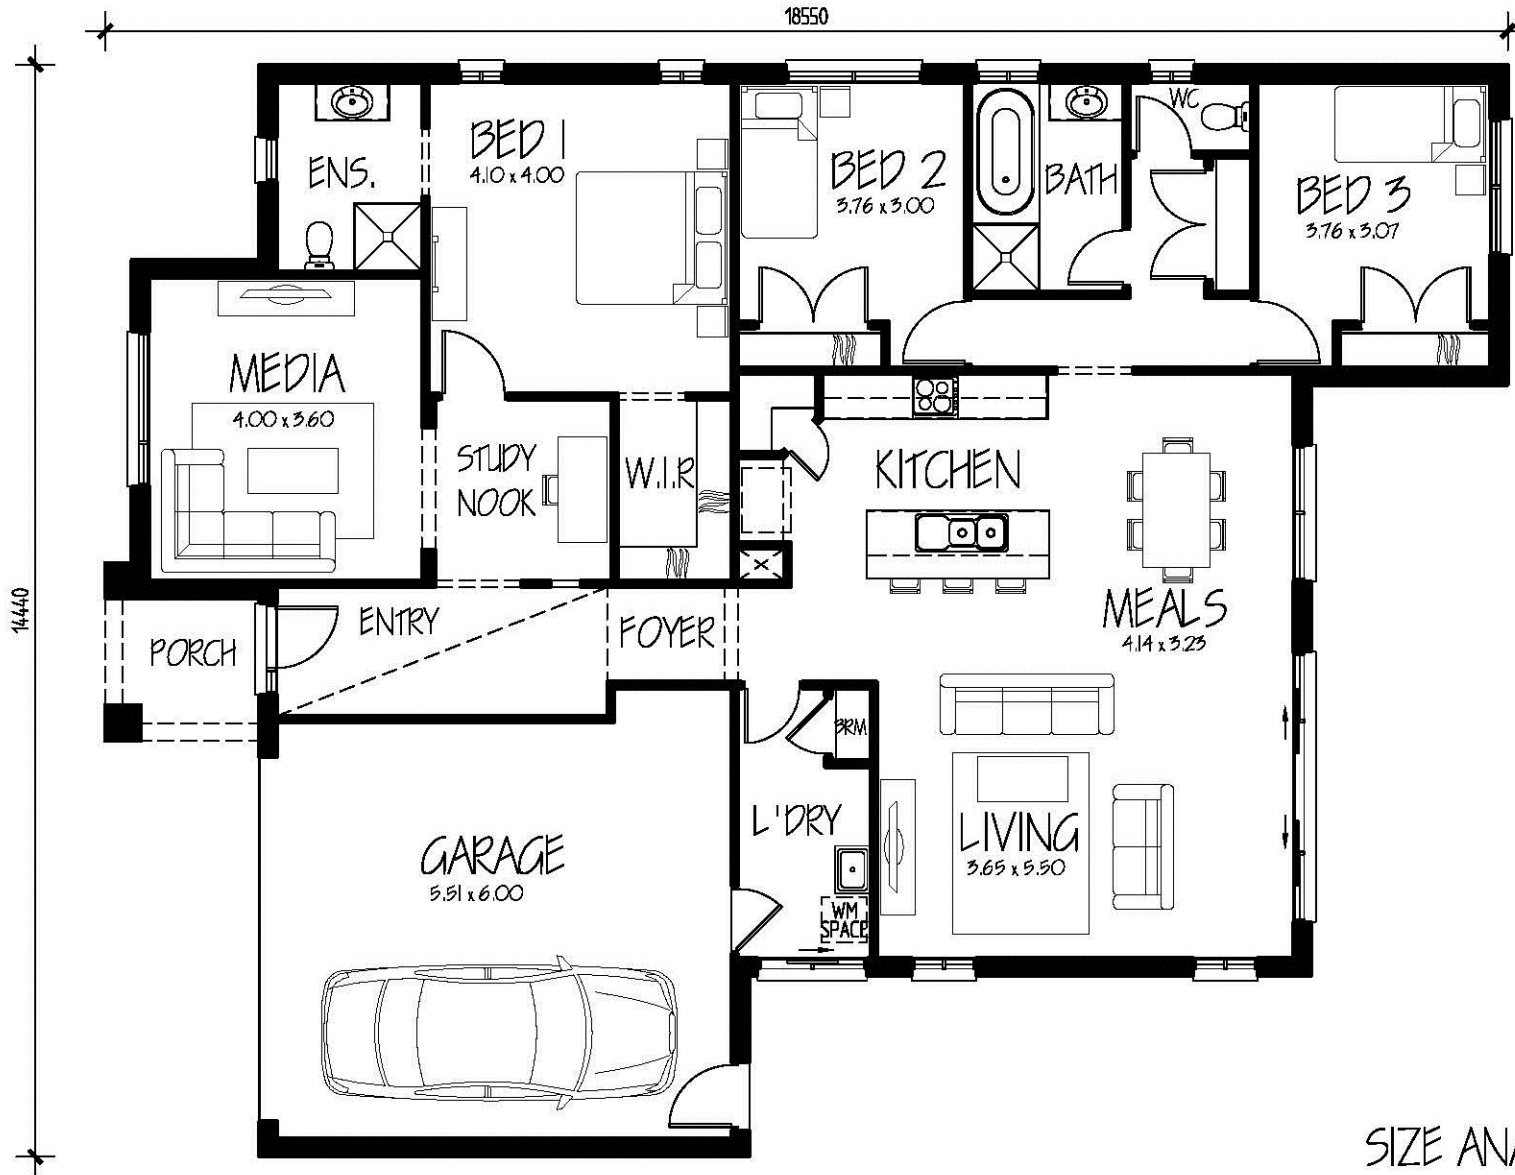

# LAGUNA 24

|             |           |         |
|-------------|-----------|---------|
| LIVING AREA | 177.44 m2 | 19.10sq |
| GARAGE      | 37.09 m2  | 3.99sq  |
| PORCH       | 4.00 m2   | 0.43sq  |
| GRAND TOTAL | 218.53m2  | 23.52sq |

# LAGUNA 22

## SIZE ANALYSIS

|             |                       |         |
|-------------|-----------------------|---------|
| LIVING AREA | 164.61 m <sup>2</sup> | 17.72sq |
| GARAGE      | 37.09 m <sup>2</sup>  | 3.99sq  |
| PORCH       | 4.00 m <sup>2</sup>   | 0.43sq  |
| GRAND TOTAL | 205.70m <sup>2</sup>  | 22.14sq |